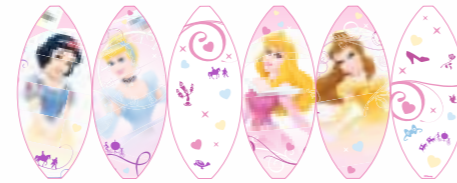

← Beach Ball

- 51cm (20")
- Full color box
- 36 Ea., 4.9 kg (10.8 Lb.)

Characters on the Beach Ball