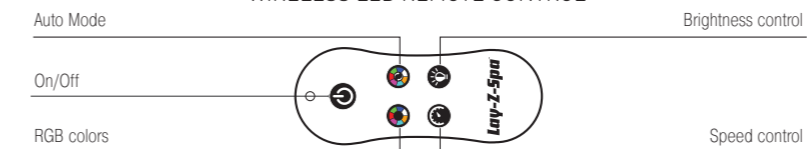

WIRELESS LED REMOTE CONTROL