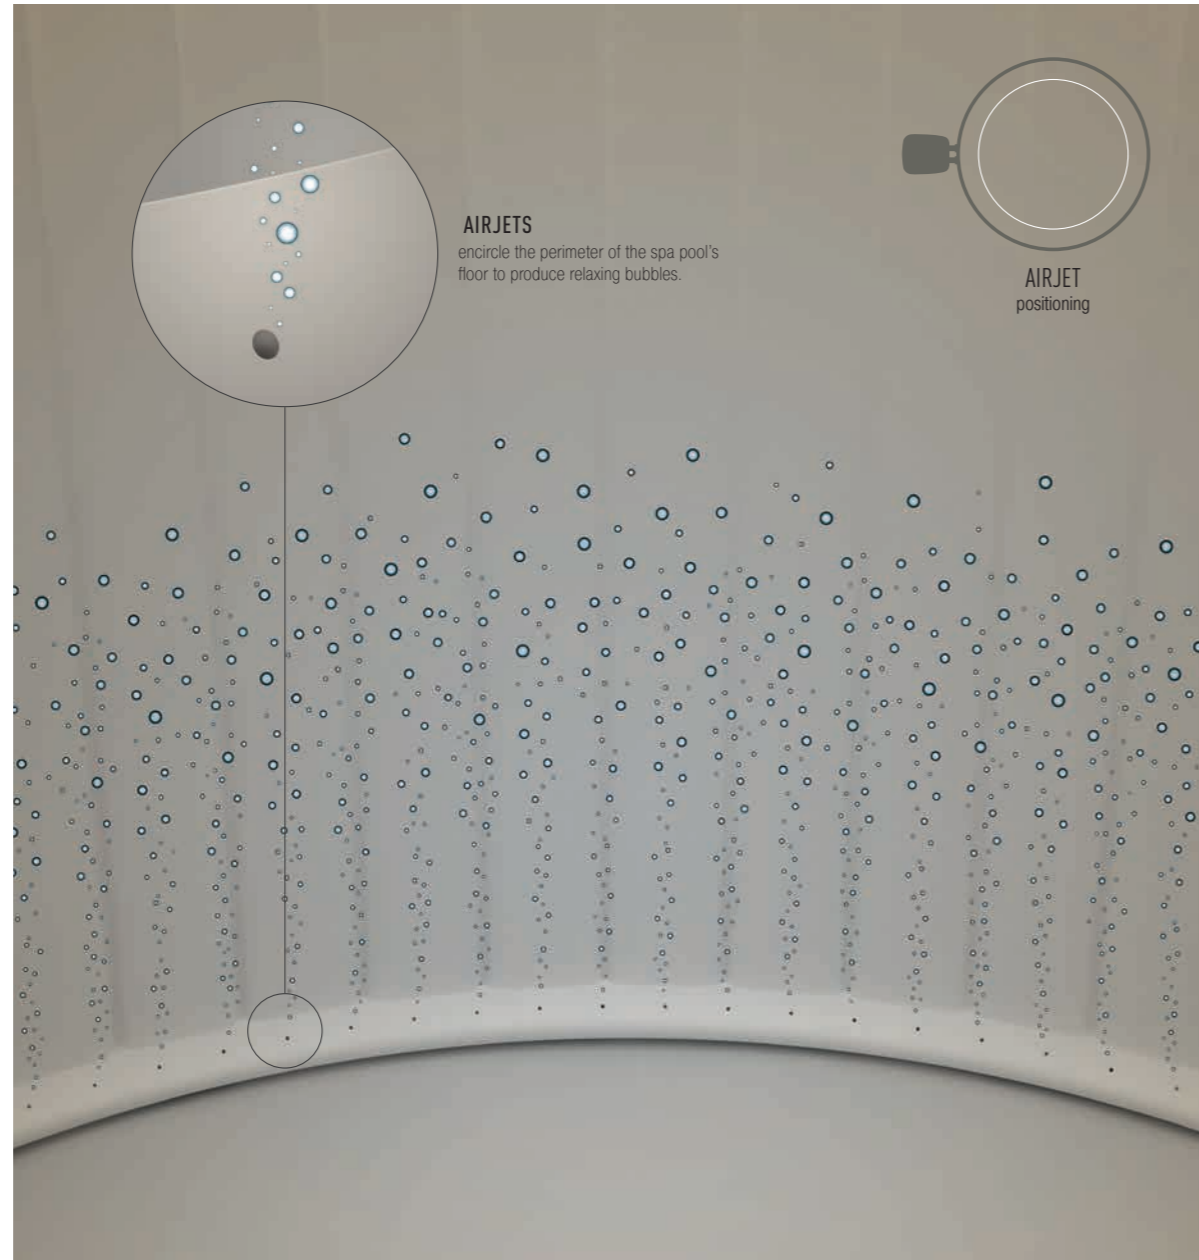

### I-BEAM CONSTRUCTION

The 48 vertical I-beams radiate from the spa's inner wall to its outer wall – making the spa strong, yet resilient.

# Lay-Z-Spa AirJet™

Float away on a cloud of bubbles with an AirJet massage!

Soothing to the limbs and relaxing to the spirit, just press the Lay-Z-Massage button on the control panel and the Lay-Z-Spa's AirJets will surround you with effervescent enjoyment.