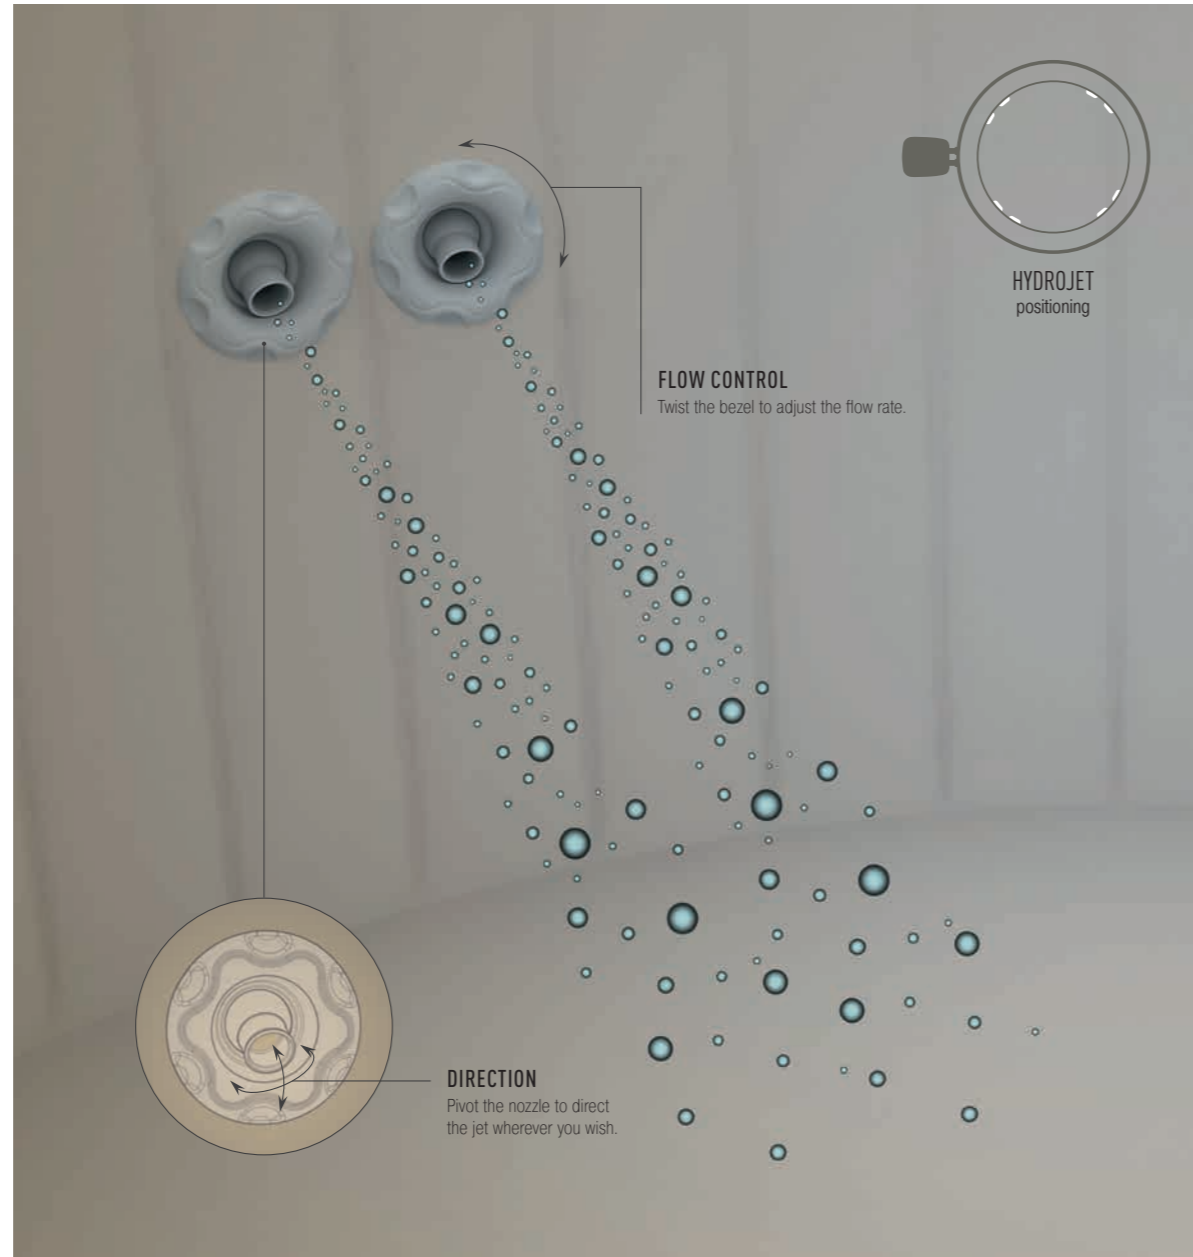

## PACKAGE INCLUDES

Spa setup and maintenance DVD

Bubble Mat

Filter cartridge #58323

Chemical floater #58210

# Lay-Z-Spa HydroJet™

Perfect spa relaxation  
at your fingertips

All eight HydroJets are fully adjustable: Simply twist the HydroJet's bezel to adjust the water flow rate, then pivot the nozzle to re-direct the jet to wherever you like.

You can use them to share the luxury around evenly among your spa companions or, if you're alone, re-direct the HydroJets toward yourself for a deep, relaxing solo massage.