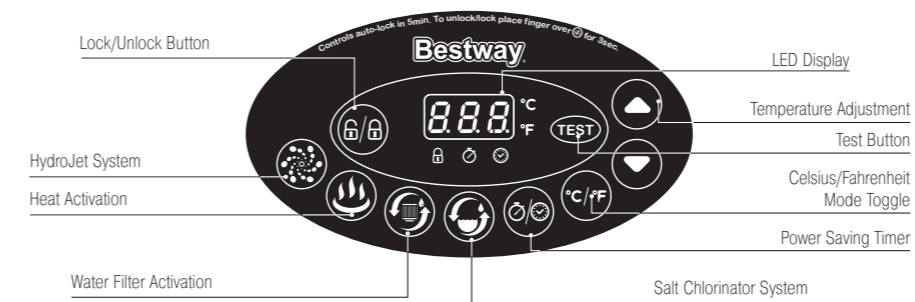

Lay-Z-SPA ClearSoft™ Water Treatment

Automatic start/stop timer-controlled heating system and rapid-heating system – saves energy

Rapid heating system

Integrated water filtration

## DIGITAL CONTROL PANEL

- TriTech™ material
- 8 HydroJet massage nozzles
- ClearSoft™ Water Treatment system
- Inflatable top cover included