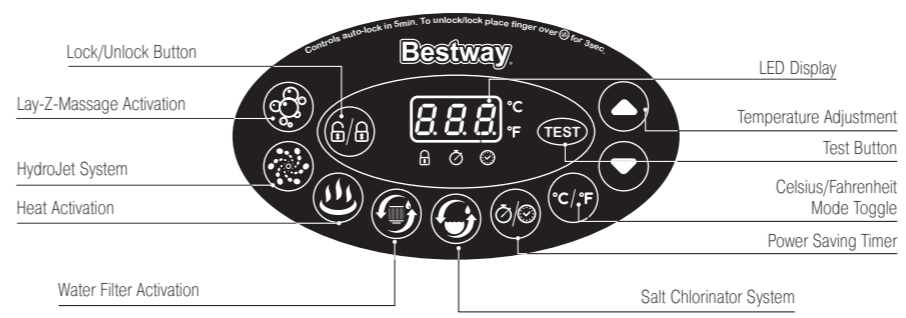

# Lay-Z-Spa HydroJet Pro™

AirJets PLUS HydroJets

You get the best of both worlds with a HydroJet Pro. Eight directional and flow-adjustable HydroJets combine with AirJets to provide the ultimate in spa relaxation.

# HAWAII

LAY-Z-SPA HYDROJET PRO™

54138 54139

4-6 PEOPLE

1.80m x 1.80m x 71cm / 71" x 71" x 28"

- Inflated walls are made of TriTech™ material, providing ultimate durability and comfort
- Lay-Z-SPA AirJet™ massage system ,
- Lay-Z-SPA HydroJet Pro™ massage system
- Lay-Z-SPA ClearSoft™ Water Treatment system
- Integrated water filtration
- Rapid heating system
- Fast, easy setup – inflates using the spa's pump

## PRODUCT HIGHLIGHTS

TRI-TECH™ MATERIAL

DOUBLE-LOCK SAFETY CLIPS

SOFT-TOUCH CONTROL PANEL

SOFT, INSULATING FLOOR

LAY-Z-SPA HYDROJET™+ AIRJET™ MASSAGE SYSTEM

## DIGITAL CONTROL PANEL

- TriTech™ material
- 8 HydroJet massage nozzles
- 120 all-surrounding Air Jets
- ClearSoft™ Water Treatment system
- Inflatable top cover included