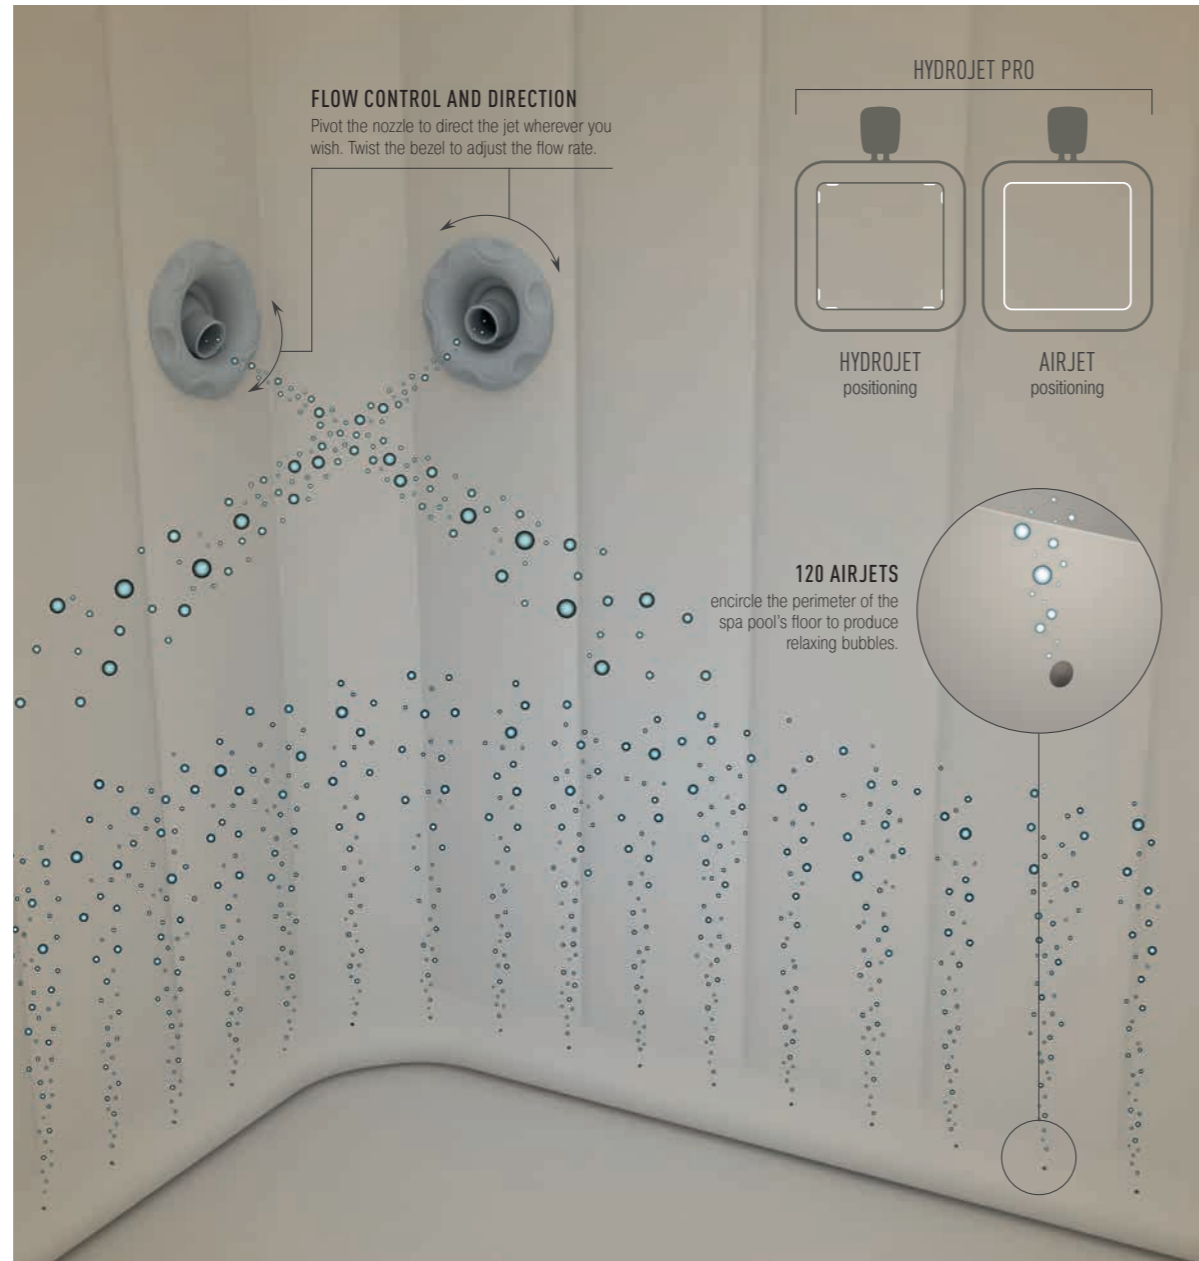

Lay-Z-Spa HydroJet Pro™

AirJets PLUS HydroJets

You get the best of both worlds with a HydroJet Pro. Eight directional and flow-adjustable HydroJets combine with AirJets to provide the ultimate in spa relaxation.

Choose only the AirJets, just the HydroJets or both at the same time – the choice is yours with HydroJet Pro™!