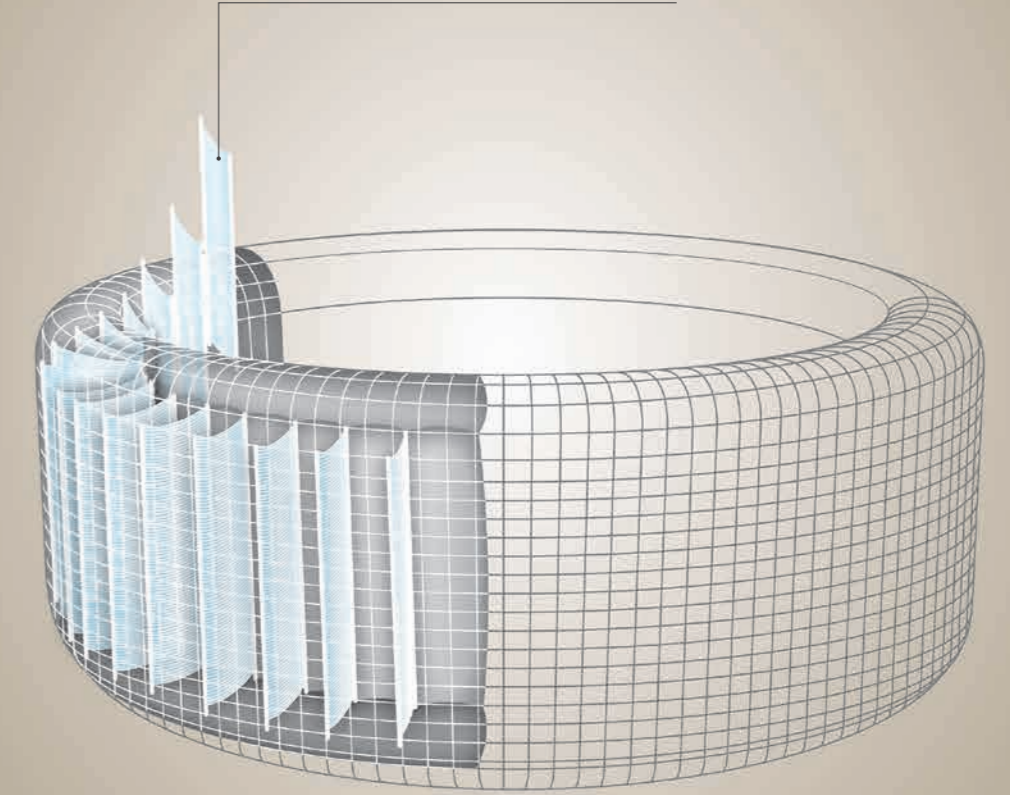

Just activate the ClearSoft system using  
the spa’s control panel and powerful  
electromagnetic coils surrounding the  
spa’s water work to condition the water  
passing through the system.

Plus, it’s not just “low-maintenance”, it’s  
virtually “NO-maintenance” - with no  
additional moving parts!

## STURDY I-BEAM CONSTRUCTION

Delivering strength and comfort

Lay-Z-Spa's I-Beam construction is designed to offer superior structural stability while maintaining a comfortable surface for a luxurious, refreshing spa experience.

The spa retains its shape no matter how many times it's inflated/deflated yet always provides a comfortable, cushioned spa environment.

### I-BEAM CONSTRUCTION

The 48 vertical I-beams radiate from the spa's inner wall to its outer wall – making the spa strong, yet resilient.