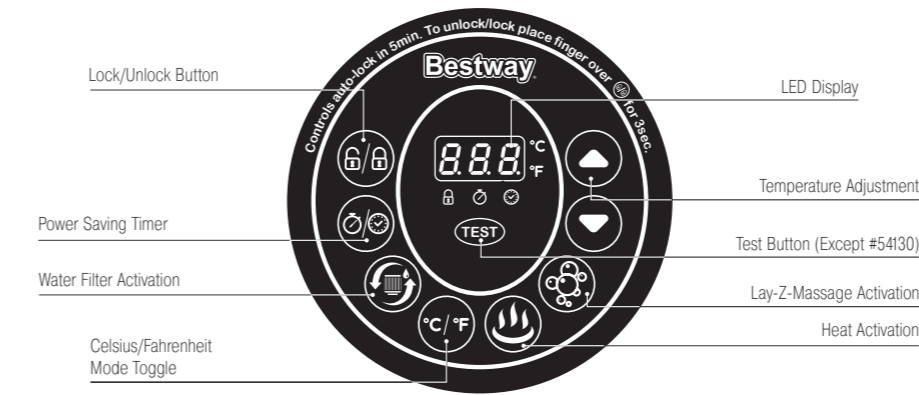

Digital control panel

Automatic start/stop timer-controlled rapid heating system – saves energy

Fast, easy setup – inflates using the spa's pump

## DIGITAL CONTROL PANEL