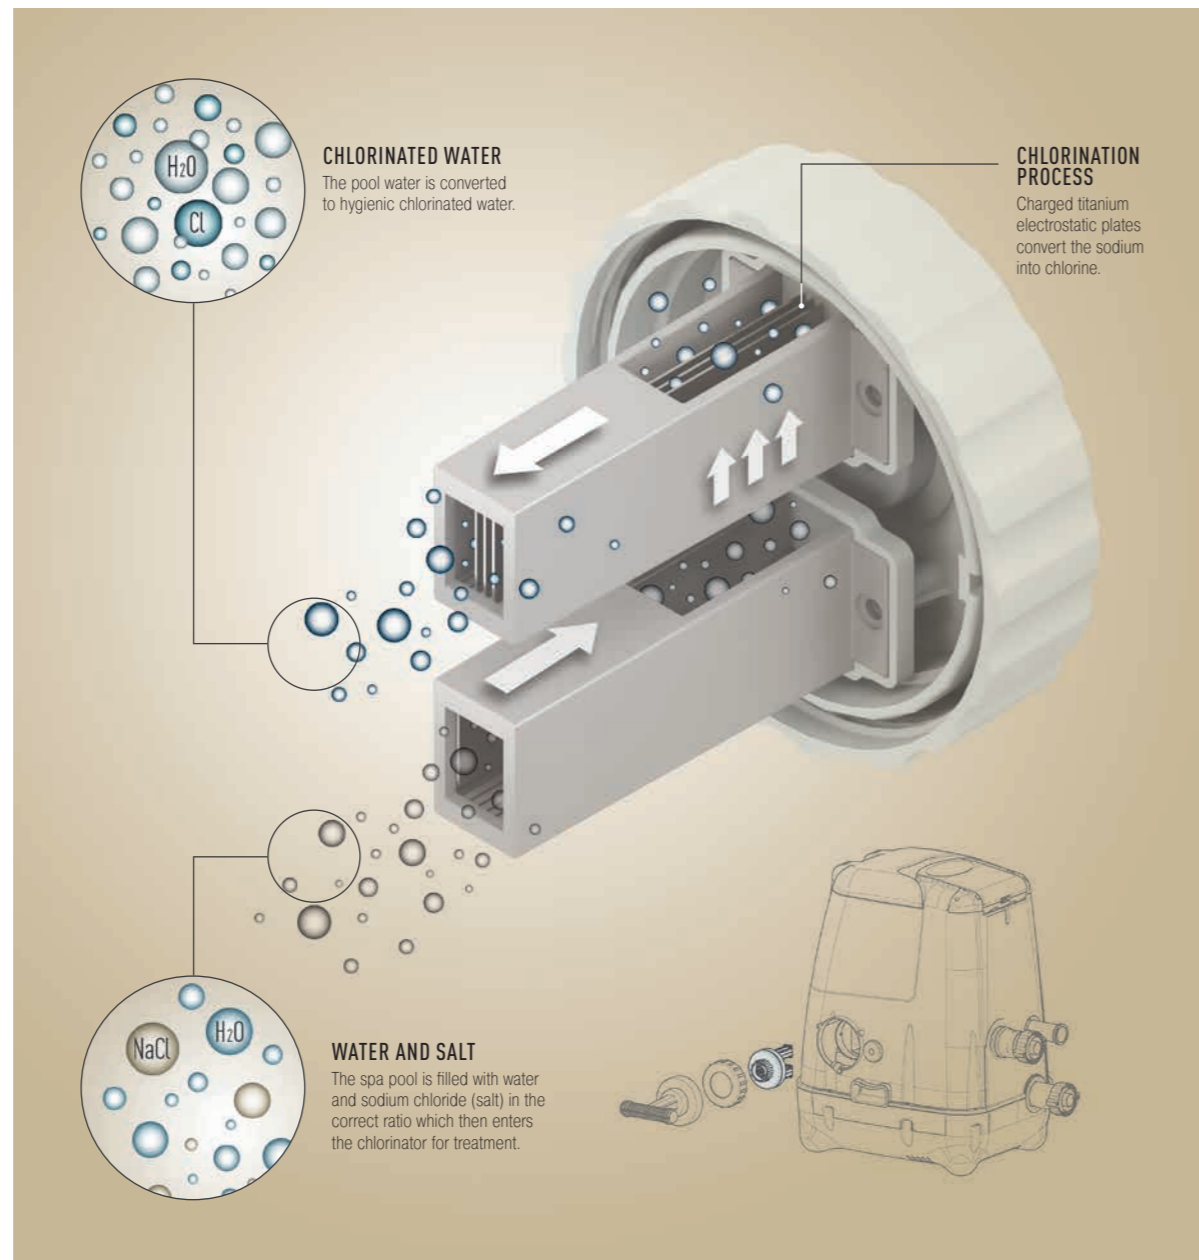

ClearSoft™ Water Treatment System

Just add salt & water –
let your HydroJet Spa do the rest!

A safe, trouble-free way to chlorinate
your spa pool, the Bestway ClearSoft
in-built electrostatic system converts
salt and pool water into hygienic,
chlorinated water.

Why mess around with complicated pool
chemicals when the ClearSoft Water
Treatment System can do the job for
you? Relatively low-maintenance,
it comes as standard equipment with
all Bestway HydroJet spas.

ClearSoft™ Water Softening System

Electromagnetic Water Softening

Reduce the adverse effects of “hard”
water (commonly spa staining and skin
irritation) with our in-built ClearSoft Water
Softening System.

Just activate the ClearSoft system using
the spa’s control panel and powerful
electromagnetic coils surrounding the
spa’s water work to condition the water
passing through the system.

Plus, it’s not just “low-maintenance”, it’s
virtually “NO-maintenance” - with no
additional moving parts!