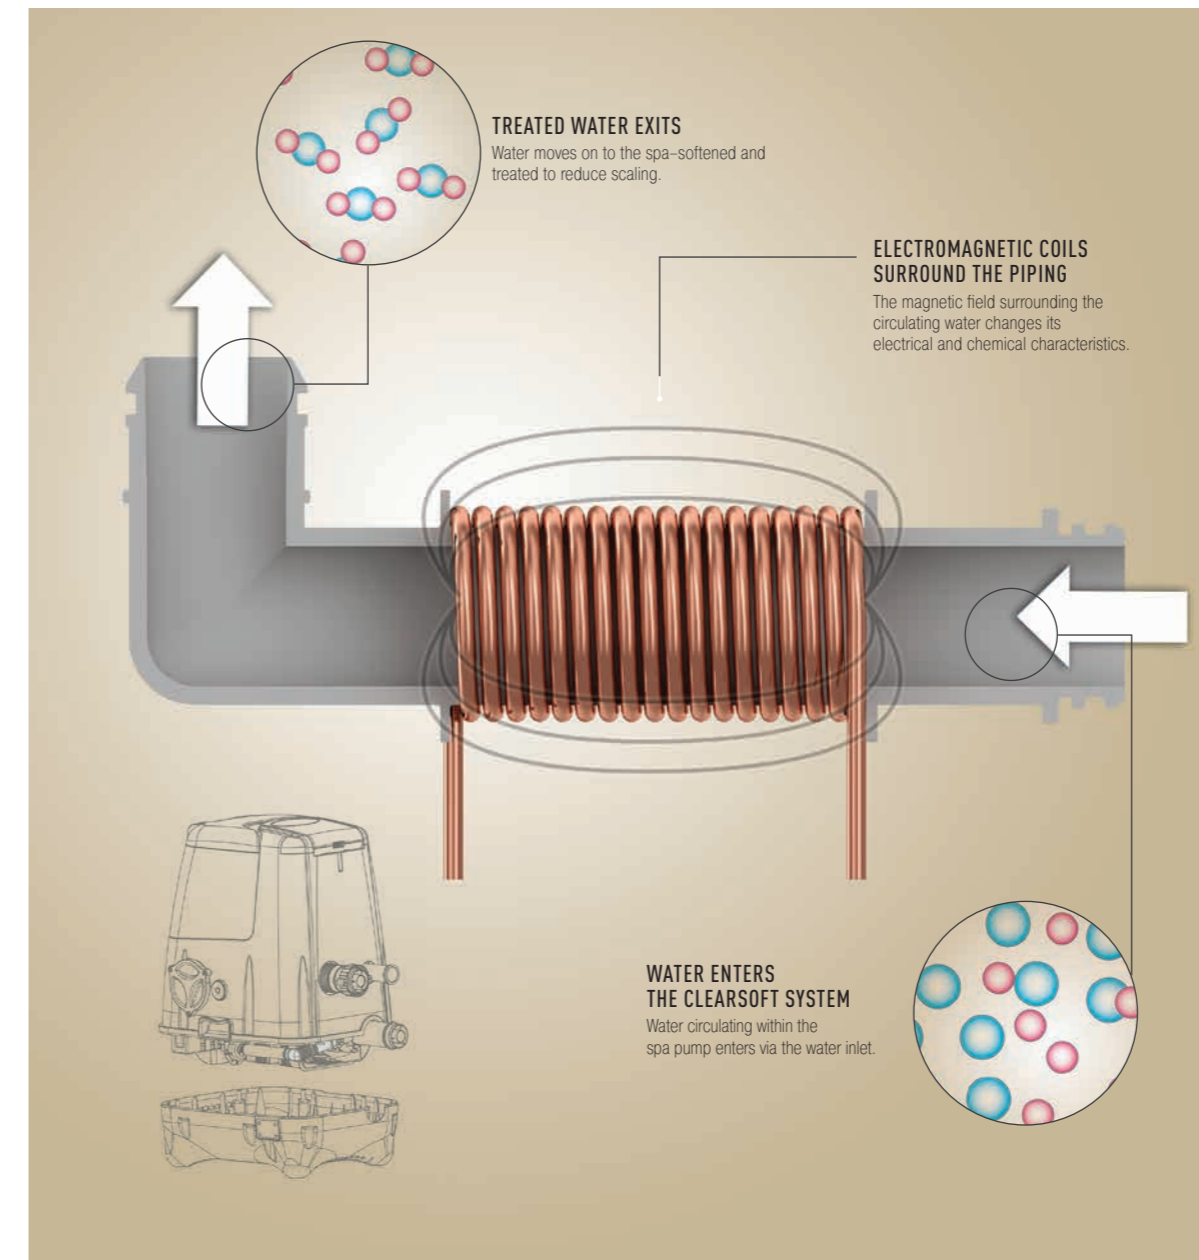

ClearSoft™ Water Treatment System

Just add salt & water –
let your HydroJet Spa do the rest!

A safe, trouble-free way to chlorinate
your spa pool, the Bestway ClearSoft
in-built electrostatic system converts
salt and pool water into hygienic,
chlorinated water.

Why mess around with complicated pool
chemicals when the ClearSoft Water
Treatment System can do the job for
you? Relatively low-maintenance,
it comes as standard equipment with
all Bestway HydroJet spas.

ClearSoft™ Water Softening System

Electromagnetic Water Softening

Reduce the adverse effects of “hard”
water (commonly spa staining and skin
irritation) with our in-built ClearSoft Water
Softening System.

Just activate the ClearSoft system using
the spa’s control panel and powerful
electromagnetic coils surrounding the
spa’s water work to condition the water
passing through the system.

Plus, it’s not just “low-maintenance”, it’s
virtually “NO-maintenance” - with no
additional moving parts!