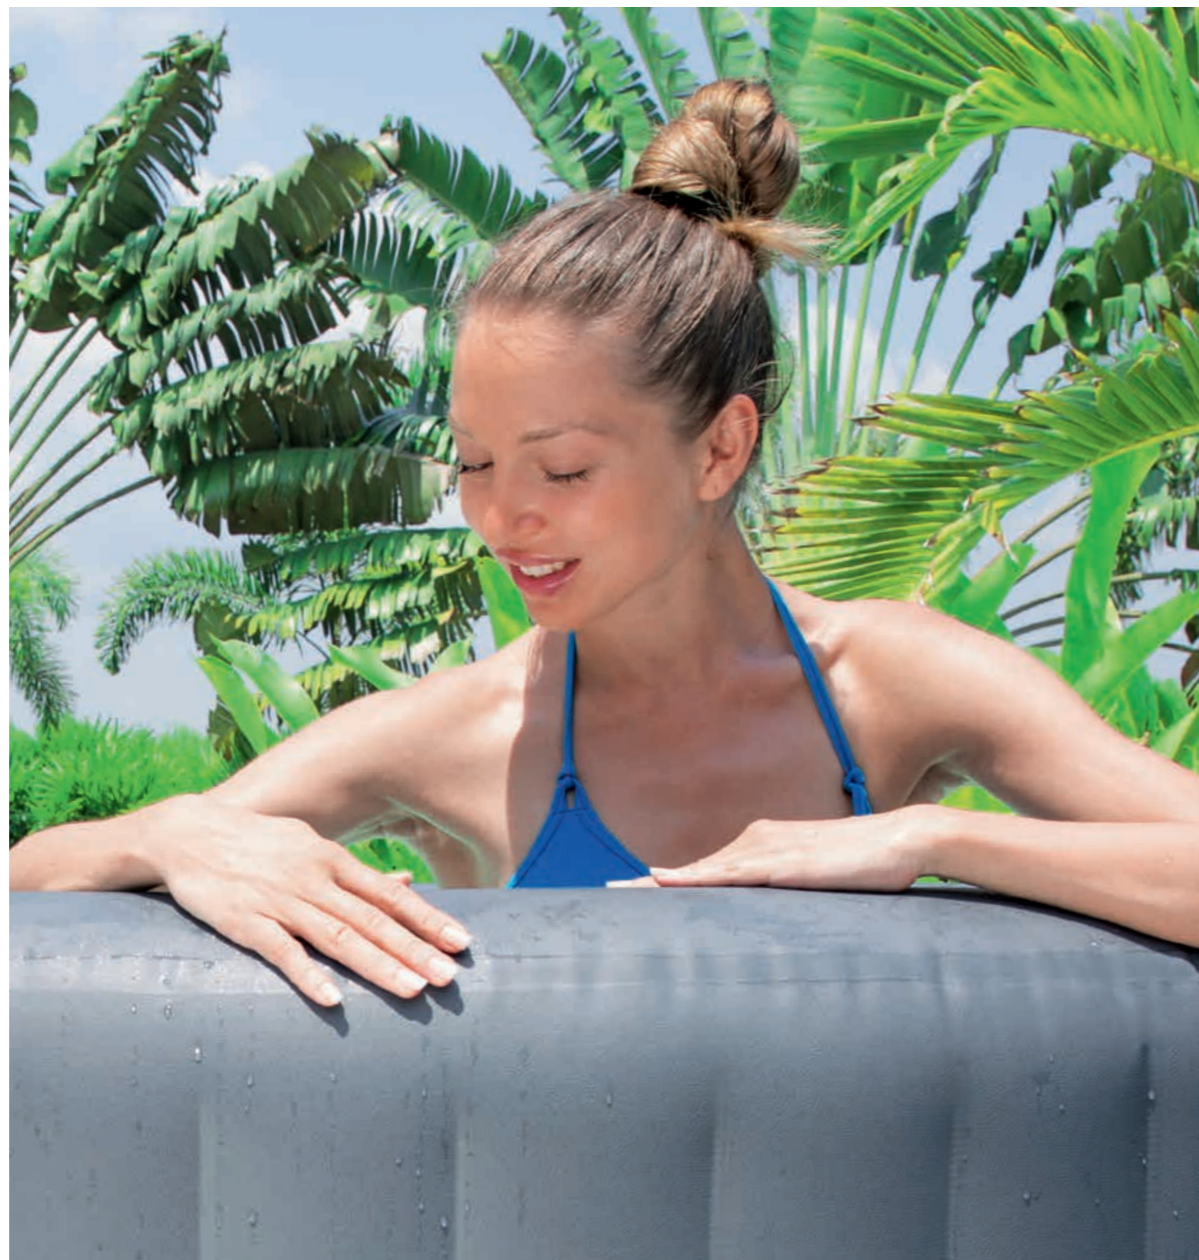

WELCOME

Bestway's Lay-Z-Spa™ is the world's first premium inflatable spa. Almost a decade of advanced engineering innovations have built total market dominance and a name consumers have grown to trust. The Lay-Z-Spa offers an affordable spa experience that's convenient to use, easy to set up and offers total relaxation.

Another reason consumers love Lay-Z-Spa is because it's backed by Bestway's comprehensive customer support services. These include online support, video tutorials detailing step-by-step how to set up and maintain your spa, plus localized call centers to answer any questions. For this reason, customers enjoy peace of mind and can spend more time relaxing in their Lay-Z-Spa.

Your customers deserve the best portable spa – they deserve Lay-Z-Spa by Bestway.

Lay-Z-Spa