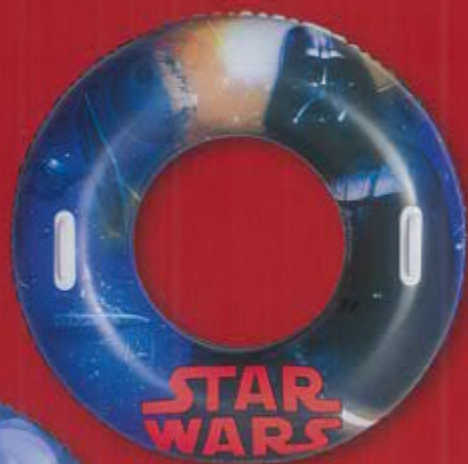

One Fan On Top!

Two Washing
Rollers!

Two Sprayers!

STAR WARS™

Disney

Disney

91203

Swim Ring

- $\Phi 91\text{cm}$ ($\Phi 36\text{"}$)
- Heavy-duty handles
- Full color box
- 2 assorted designs
- 24 Ea., 9.4 kg (20.6 Lb.)

Heavy-duty handles

91204

Beach Ball

- 61cm (24")
- Full color box
- 36 Ea., 6.1 kg (13.5 Lb.)