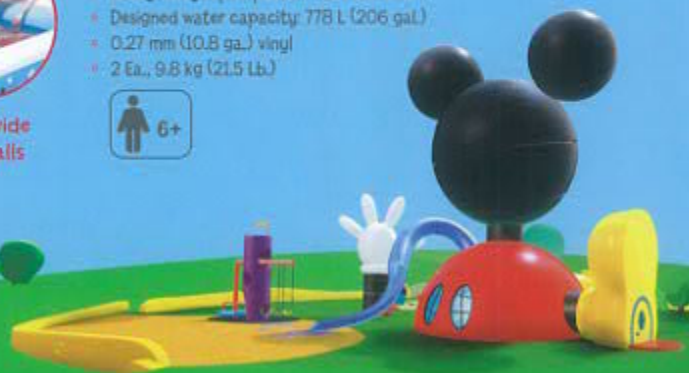

Disney MICKEY MOUSE CLUBHOUSE

24

91008 Family Pool

- 2.62m x 1.75m x 51cm (8.6' x 69" x 20")
- Two 3-interconnecting nozzles
- Sturdy I-beam construction
- Extra wide side walls
- 2 equal rings
- Releases pool water with the easy-to-use drain valve
- Heavy-duty repair patch • Full color box
- Designed water capacity: 778 L (206 gal.)
- 0.27 mm (10.8 ga.) vinyl
- 2 Ea., 9.8 kg (21.5 lb.)

Extra wide
side walls

91015 Play Center

- 1.57m x 1.57m x 91cm (62" x 62" x 36")
- Includes 4 inflatable rings
- Includes 6 play balls
- Inflatable ramp for ball rolling
- Fun for children
- Repair patch • Full color box
- Designed water capacity: 151 L (40 gal.)
- 0.24 mm (9.6 ga.) vinyl
- 4 Ea., 12.1 kg (26.6 lb.)

6 play balls!

Inflatable Ramp
for ball rolling!

25

Disney MICKEY MOUSE CLUBHOUSE

Removable
Slide!

Inflatable cushion
on pool floor for
extra comfort!

91014 Play Pool

- 2.31m x 1.65m x 79cm (91" x 65" x 31")
- Removable slide with tie rope and built-in grommets
- Water sprayer attaches to garden hose
- Inflatable cushion on pool floor for extra comfort
- Releases pool water with the easy-to-use drain valve.
- Repair patch • Full color box
- Designed water capacity: 219 l (58 gal.)
- Weight capacity: 45 kg (99 lb.)
- 0.24/0.20 mm (9.6/8.0 ga.) vinyl
- 3Ea., 9.9 kg (21.9 lb.)