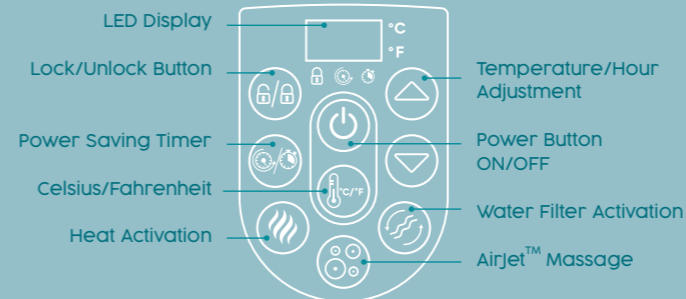

DIGITAL CONTROL PANEL