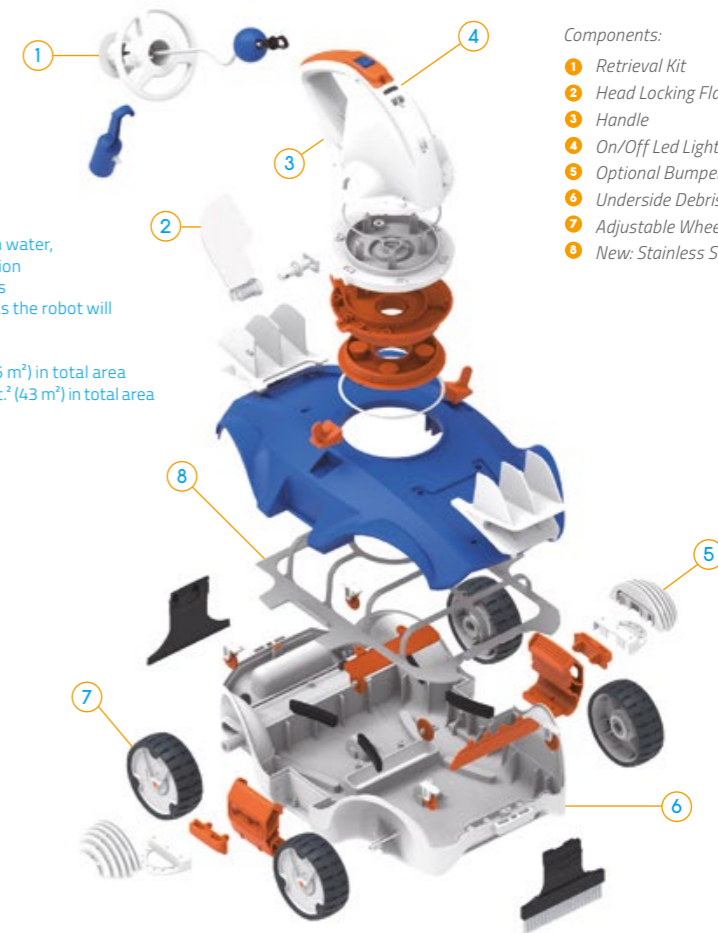

Packaging

Full Color Box

Components:

1. 1 Retrieval Kit
2. 2 Head Locking Flap For 180-Degree Turns
3. 3 Handle
4. 4 On/Off Led Light
5. 5 Optional Bumpers
6. 6 Underside Debris Agitators
7. 7 Adjustable Wheel Axle
8. 8 New: Stainless Steel Mesh Filter