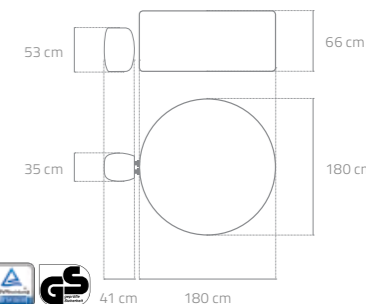

Main features:

- Inflated walls are made of DuraPlus™ material, providing premium durability and comfort
- Soothing AirJet™ system (120 AirJets)
- Remote-controlled multicolored LED light strip system (7 colors)
- Power saving, automatic timer-controlled heating system
- Integrated water filtration system
- Reinforced cover with safety lock clips and built-in air chamber for insulation
- Soft insulated floor

Contents: 1 pool liner, 1 pool cover, 1 spa pump, 1 LED light strip, wireless LED remote control, filter cartridge (VI), 1 ChemConnect™ dispenser, repair patch, AirJet™ system