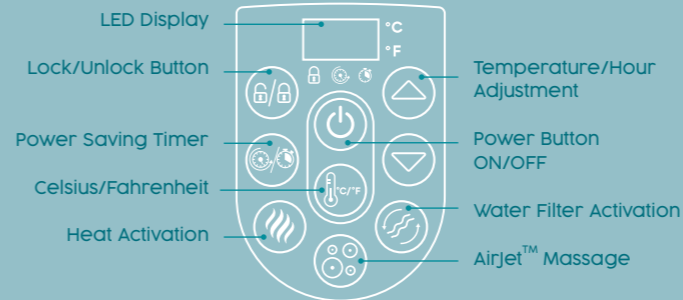

DIGITAL CONTROL PANEL