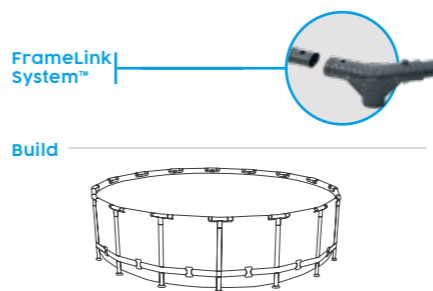

Features & Technologies

Packaging:
12ft x 39.5in = Full Color Box
14ft x 42in = Sturdy Cardboard Box with Pictures