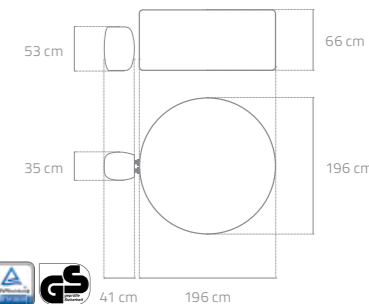

Main features:

- Soothing AirJet™ system (140 AirJets)
- Remote-controlled multicolored LED light strip system (7 colors)
- Power-saving, automatic timer-controlled heating system
- Integrated water filtration system
- Reinforced cover with safety lock clips and built-in air chamber for insulation
- Soft insulated floor

Contents: 1 pool liner, 1 pool cover, 1 spa pump, 1 ChemConnect™ dispenser, filter cartridge (VI), 1 LED light strip, wireless LED remote control, repair patch, AirJet™ system