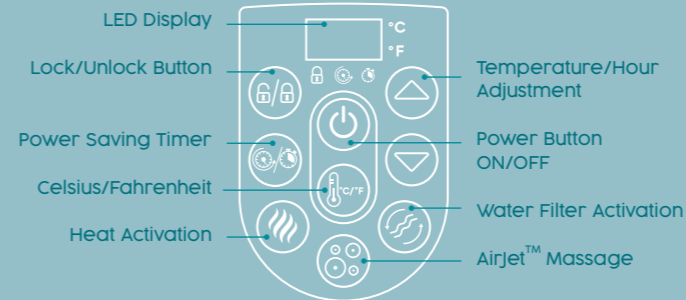

DIGITAL CONTROL PANEL