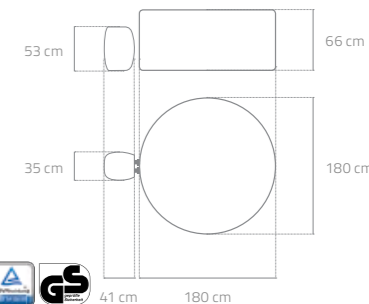

Main features:

- Inflated walls are made of DuraPlus™ material, providing premium durability and comfort
- Soothing AirJet™ system (120 AirJets)
- Power-saving, automatic timer-controlled heating system
- Integrated water filtration system
- Reinforced cover with safety lock clips and built-in air chamber for insulation
- Soft insulated floor

Contents: 1 pool liner, 1 pool cover, 1 spa pump, 1 ChemConnect™ dispenser, filter cartridge (VI), repair patch, AirJet™ system