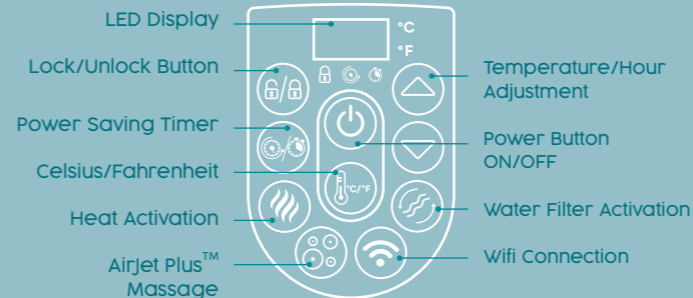

DIGITAL CONTROL PANEL