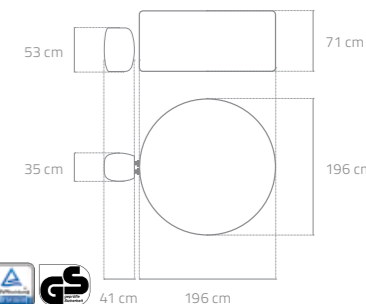

Main features:

- Inflated walls are made of DuraPlus™ material, providing premium durability and comfort
- Soothing AirJet™ system (140 AirJets)
- Power-saving, automatic timer-controlled heating system
- Integrated water filtration system
- Reinforced cover with safety lock clips and built-in air chamber for insulation

Contents: 1 pool liner, 1 pool cover, 1 spa pump, 1 ChemConnect™ dispenser, filter cartridge (VI), repair kit, AirJet™ system