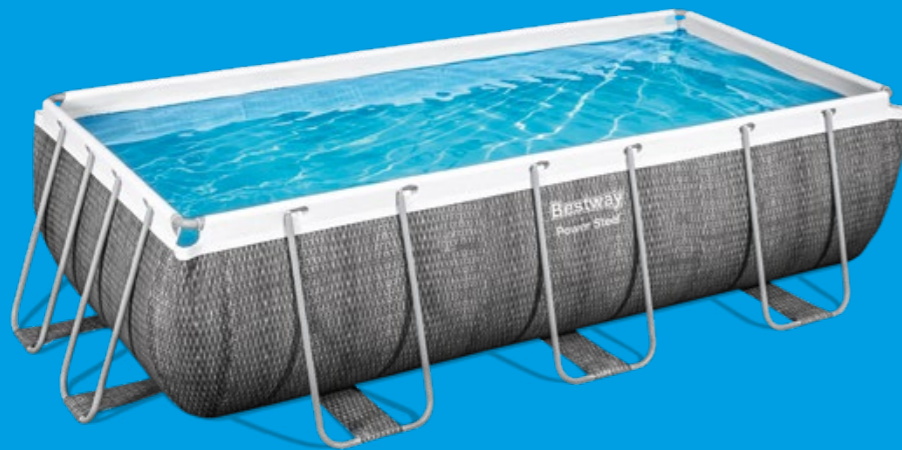

Features & Technologies

Packaging:
12ft x 39.5in = Full Color Box
14ft x 42in = Sturdy Cardboard Box with Pictures

AGP

POWER STEEL™ RECTANGULAR POOLS

The strength and security of rigid, super strong steel tube framing, plus simple, minimal-tool assembly makes a Bestway® Power Steel™ Pool the smart choice for families.