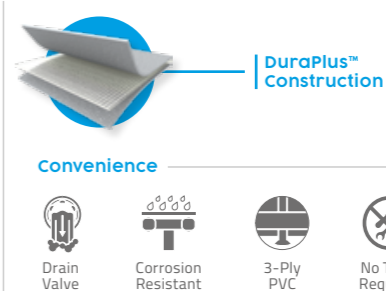

Features & Technologies

Packaging:
12ft x 39.5in = Full Color Box
14ft x 42in = Sturdy Cardboard Box with Pictures